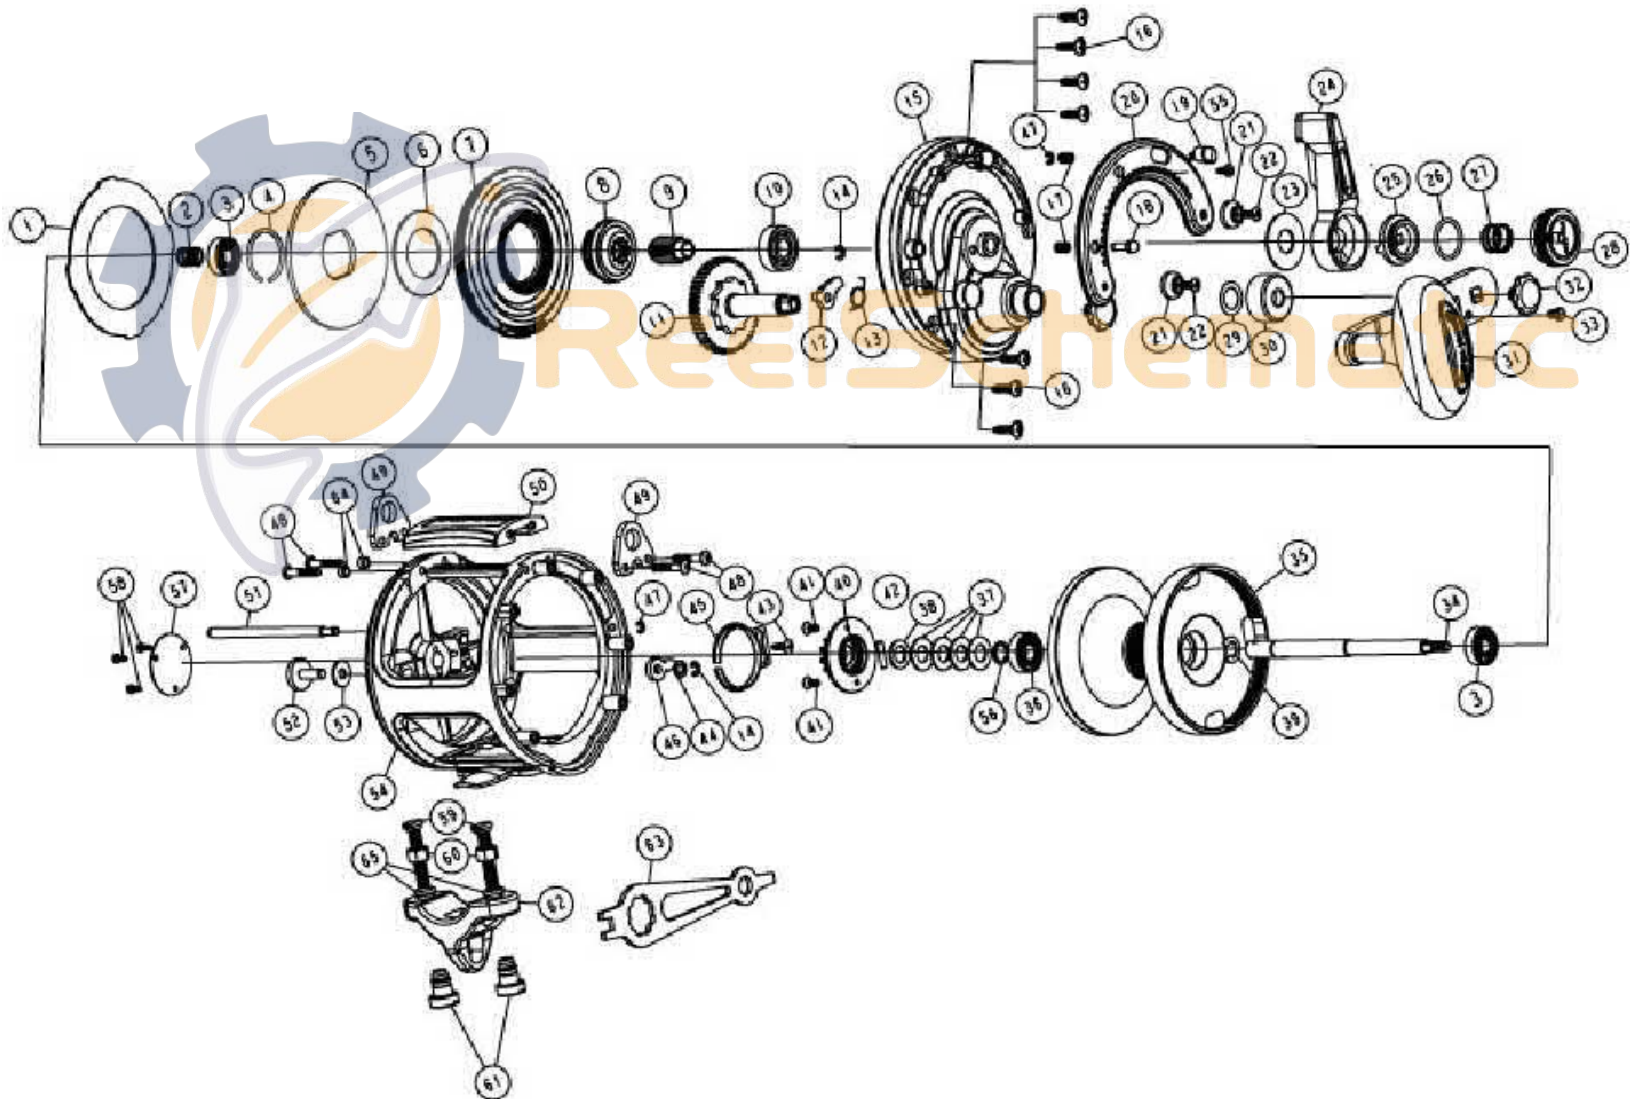

FIN-NOR®

LEGENDARY TACKLE SINCE 1933

Sportfisher SLD20

FIN-NOR[®]

LEGENDARY TACKLE SINCE 1933

Fin-Nor Sportfisher SLD20 Reel Part List

Key #	Description	Qty.	Part No.	Key #	Description	Qty.	Part No.
1	Drag Disc	1	XF059-01	34	Spool Shaft	1	XF015-01
2	Pressure Release Spring	1	XF040-01	35	Spool	1	XF021-01
3	Ball Bearing	2	BF017-01	36	Ball Beraing	1	KF017-01
4	Ring	1	XF080-01	37	Drag Spring	3	JF046-01
5	Drag Washer	1	XF045-01	38	Washer	1	CF121-01
6	Spring Washer	1	XF046-01	39	E-Clip	1	CF092-01
7	Spool Cover Assembly	1	XF351-01	40	Ratchet Holder Assembly	1	YF329-01
8	Pinion Holder	1	XF129-01	41	Screw	2	TW107-02
9	Pinion Gear	1	XF011-01	42	Spool Shaft Pin	1	XF093-01
10	Ball Bearing	1	XF058-01	43	Screw	1	QW125-03
11	Drive Gear Assembly	1	YF312-01	44	Washer	1	CF035-01
12	Anti Reverse Pawl	1	XF063-01	45	Click Spring Plate	1	DF022-01
13	Pawl Spring	1	XF096-01	46	Bait Click Pawl	1	DF109-01
14	E-Clip	1	NX092-01	47	E-Clip	1	NX090-01
15	Side Cover Assembly	1	YF324-01	48	Screw	2	XF123-01
16	Tapping Screw	7	WW076-02	49	Harness Lug	1	XF151-01
17	Spring	1	XF022-01	50	Cross Bar Assembly	1	XF327-01
18	Locating Pin	1	XF041-01	51	Line Guard	1	XF004-01
19	Strike Button	1	XF062-01	52	Bait Click Lever	1	XF109-01
20	Quadrant	1	XF152-01	53	Washer	1	CF032-01
21	Locating Collar	2	XF088-01	54	Frame Assembly	1	XF301-01
22	Tapping Screw	2	ZW125-02	55	Tapping Screw	1	QW107-01
23	Washer	1	XF038-01	56	Washer	1	XF032-01
24	Drag Lever Assembly	1	YF355-01	57	Medallion	1	RF169-01
25	Cam	1	XF028-01	58	Tapping Screw	3	XF053-01
26	O-Ring	1	XF101-01	59	Rod Clamp Bolt	1	CF125-01
27	Coil Spring	1	YF040-01	60	Nut	1	JF003-01
28	Pre Set Knob Assembly	1	XF329-01	61	Rod Clamp Nut	2	CF161-01
29	Washer	1	XF035-01	62	Rod Clamp	1	XF154-01
30	Cap	1	XF145-01	63	Washer	1	CF038-02
31	Handle Assembly	1	YF318-01	64	Spacer	2	XF094-01
32	Handle Nut	1	XF003-01	65	O-Ring	1	LF101-01
33	Screw	1	CF065-01				